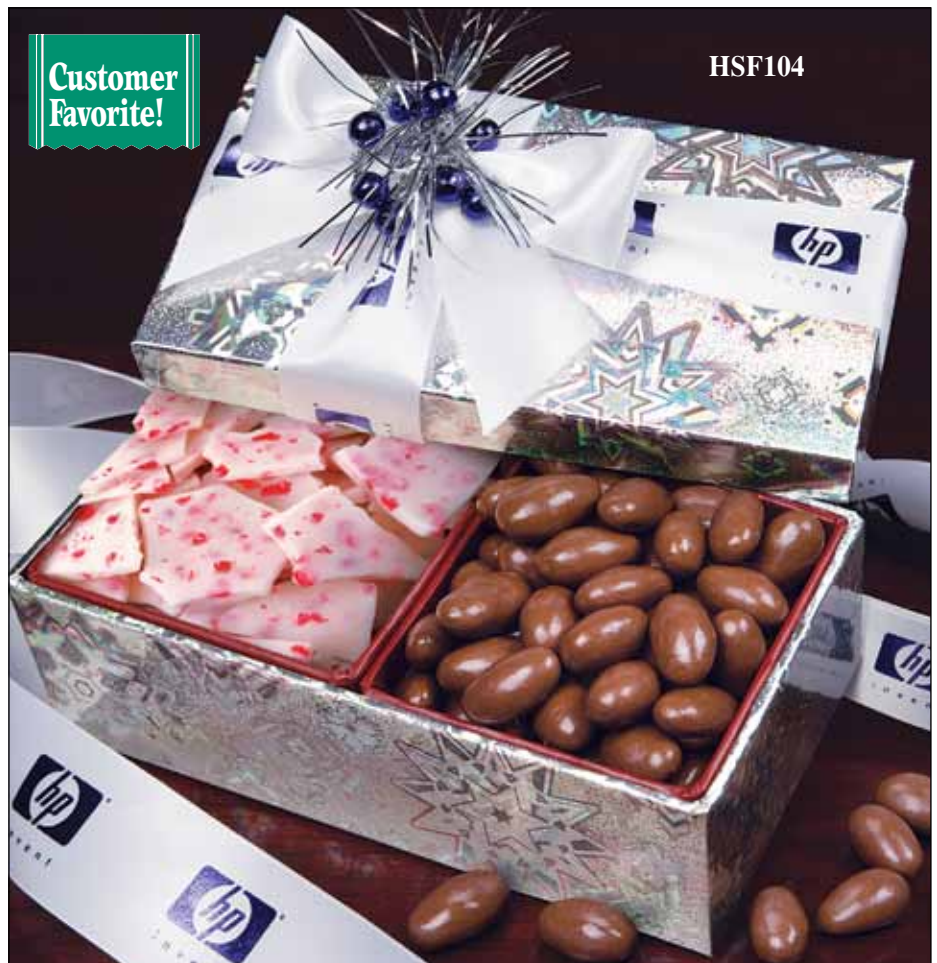

Peppermint Bark & Chocolate Almonds

Two irresistible holiday favorites in an elegant holographic snowflake gift box! Peppermint Bark...creamy, white chocolate with a perfect sprinkling of peppermint pieces has become a traditional holiday confection. We package it with our world-famous Chocolate Covered Almonds. The snowflake keepsake box, tied with a white satin ribbon, contains three-quarters of a pound. This one will make them smile!

Ship Wt. 2 lbs. each

12 units/case

Price Per Unit

Item No.	24-47	48-95	96-479	480+
HSF104	\$21.95	21.65	20.95	Quoted

3C

- Gift Box: 7 $\frac{3}{8}$ " x 3 $\frac{3}{8}$ " x 2 $\frac{1}{4}$ ".
- Price includes imprint foil-stamped in blue on white satin ribbon. Imprint area: 3" x $\frac{3}{4}$ ". Artwork requirements: page 71.
- Gift cards available. See page 71 for options and prices.
- Maximum size for enclosure cards: 6" x 3 $\frac{1}{2}$ ".
- Individual mailing cartons included at no charge.
- Drop shipping available: \$4.00 (G) per carton.
- **Production Time: 5 working days. Orders utilizing individual drop shipment directly to recipients will be available for shipment 10 working days from factory's receipt of complete and accurate mailing list.**

Web Only Gifts
www.mrfcatalog.com

HSF104

Customer
Favorite!

HSF124

Chocolate Covered Almonds

This festive holographic snowflake box is almost too beautiful to open. But when they discover what's inside, they'll be glad they did! We begin with the highest quality California almonds. We then carefully roast them to enhance their natural flavor and surround them with an extra thick coating of rich, luxurious fine chocolate. The result: they're the best you've ever tasted! Over 100 Chocolate Covered Almonds are packaged in this fourteen-ounce gift box tied with a white satin ribbon bearing your imprint in blue.